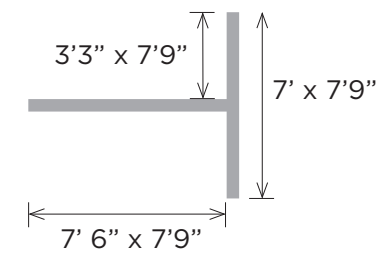

(2) MOVEABLE WALLS WITH ELECTRICITY

GALLERY STATS:

- ~ 1200 sq. ft.
- ~ 400 sq. ft. gallery walls
- ~ 340 sq. ft. moveable walls

- track lighting thru out gallery

LEGEND

 = 1 square foot

 = electrical outlet